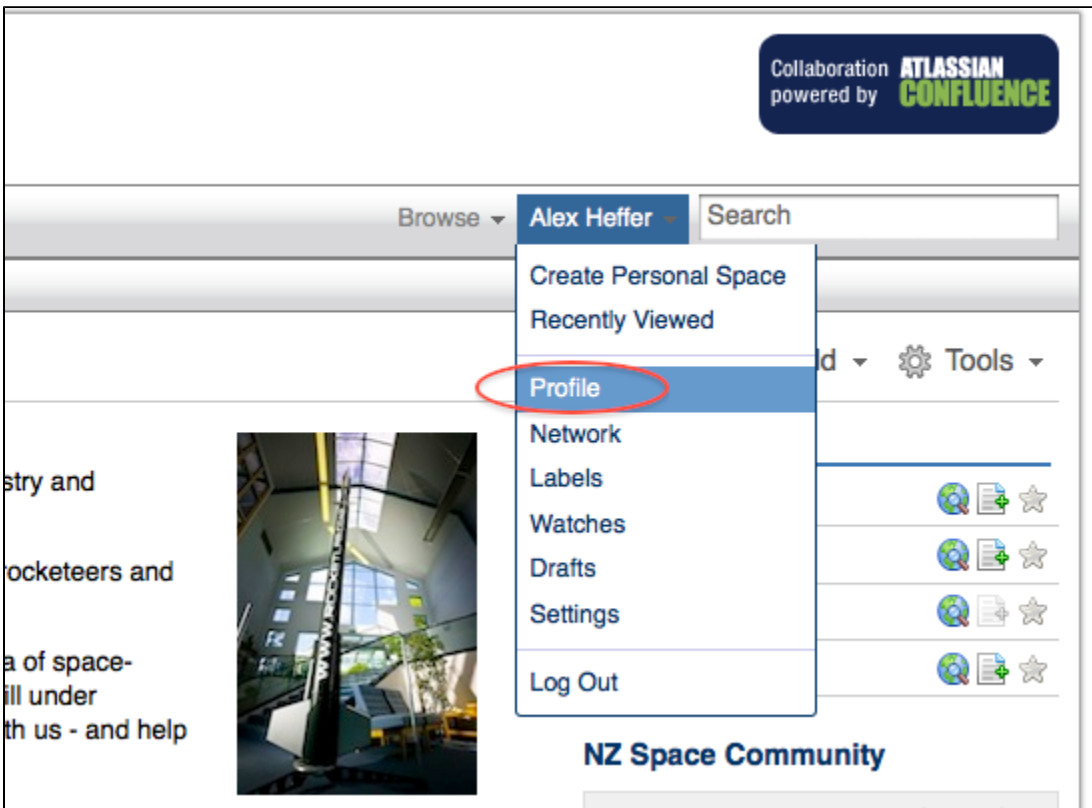

Setting up your Confluence Account

To help identify who's-who and to find out more about other members who share similar interests, we ask all KiwiSpace Members to configure their profile account with the following:

Profile Essentials

- **Profile Picture:** Should be a headshot that would allow others to identify you across meeting table, etc.
- **Location:** Suburb, City (and country, if applicable)
- **About me:** A blurb about yourself, and a summary of your interests:
  - Space Interests (e.g. rocketry, space law, astronomy, etc)
  - Relevant organisations you're a member of (e.g. NZ Rocketry, Aeronautics Association, etc)
  - Employer or past employment (if relevant to space, or you want to share)
  - What brings you to KiwiSpace (what you want to achieve, etc)

The profile is public, but your email address is hidden (even from other members).

How to edit your profile or change your password

1. After you've initially logged in, if you click on your name at the top-right, you'll see a link 'Profile'

- Clicking on the 'Edit' link on the right hand side of the **Details** page will allow you to modify your profile.
- Choose **Picture** to go to the upload picture page.
- **Password** will allow you to change your password at any time.