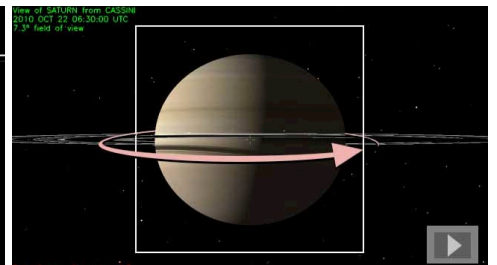

BE A NASA SCIENTIST FOR A DAY

#1 RHEA

#2 TITAN

#3 SATURN

Tell us which of these 3 targets for the Cassini spacecraft is the best choice, and win a chance to teleconference with scientists from NASA's Jet Propulsion Laboratory.